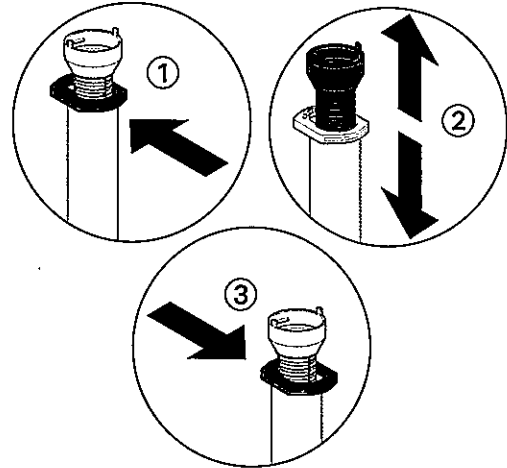

GEBERIT

Product Name: Dual Flush Valve 雙沖缸芯連頂禁掣
Brand: GEBERIT
Model: 22.269.21.1
Category: Fittings
Technologies: Suitable for Water Closet(WC)適用於連體式座廁

Installation Manual

Montageanleitung
Instructions de montage
Istruzioni per il montaggio

- This device is not intended to be used as retrofit device for 1.28 gpf water closet.
- Performance may vary since product was not tested on all models of water closets.

1

2

3

4

5

6

7