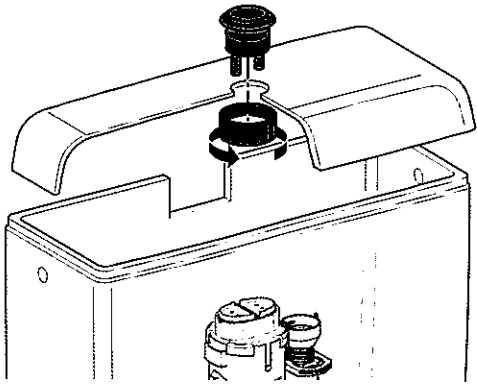

GEBERIT

Product Name: Dual Flush Valve 雙沖缸芯連頂禁掣
Brand: GEBERIT
Model: 22.269.21.1
Category: Fittings
Technologies: Suitable for Water Closet(WC)適用於連體式座廁

Installation Manual

Montageanleitung
Instructions de montage
Istruzioni per il montaggio

- This device is not intended to be used as retrofit device for 1.28 gpf water closet.
- Performance may vary since product was not tested on all models of water closets.

1

2

3

4

5

6

7