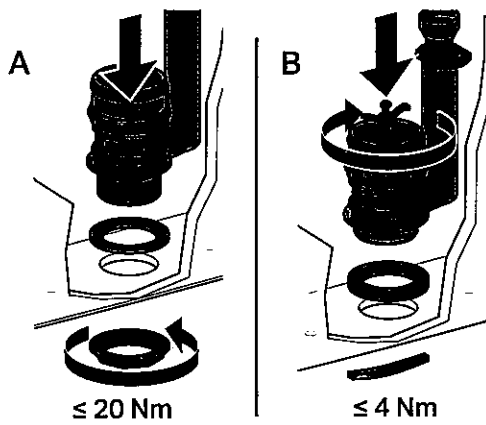

GEBERIT

Product Name: Dual Flush Valve 雙沖缸芯連頂禁掣
Brand: GEBERIT
Model: 22.269.21.1
Category: Fittings
Technologies: Suitable for Water Closet(WC)適用於連體式座廁

Installation Manual

Montageanleitung
Instructions de montage
Istruzioni per il montaggio

- This device is not intended to be used as retrofit device for 1.28 gpf water closet.
- Performance may vary since product was not tested on all models of water closets.

1

2

3

4

5

6

7