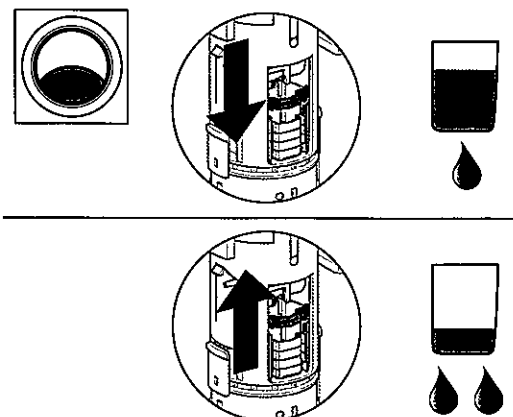

GEBERIT

Product Name: Dual Flush Valve 雙沖缸芯連頂禁掣
Brand: GEBERIT
Model: 22.269.21.1
Category: Fittings
Technologies: Suitable for Water Closet(WC)適用於連體式座廁

Installation Manual

Montageanleitung
Instructions de montage
Istruzioni per il montaggio

- This device is not intended to be used as retrofit device for 1.28 gpf water closet.
- Performance may vary since product was not tested on all models of water closets.

1

2

3

4

5

6

7