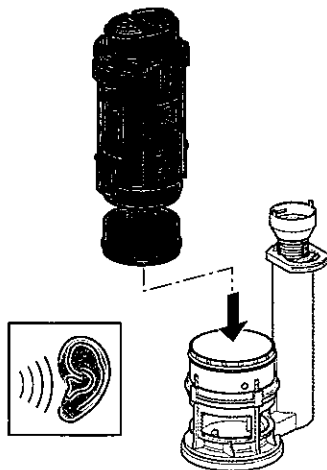

GEBERIT

Product Name: Dual Flush Valve 雙沖缸芯連頂禁掣
Brand: GEBERIT
Model: 22.269.21.1
Category: Fittings
Technologies: Suitable for Water Closet(WC)適用於連體式座廁

Installation Manual

Montageanleitung
Instructions de montage
Istruzioni per il montaggio

- This device is not intended to be used as retrofit device for 1.28 gpf water closet.
- Performance may vary since product was not tested on all models of water closets.

1

2

3

4

5

6

7