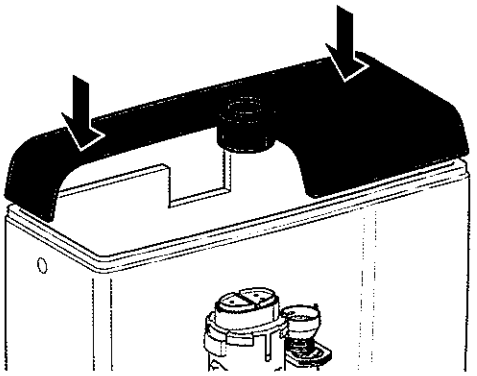

GEBERIT

Product Name: Dual Flush Valve 雙沖缸芯連頂禁掣
Brand: GEBERIT
Model: 22.269.21.1
Category: Fittings
Technologies: Suitable for Water Closet(WC)適用於連體式座廁

Installation Manual

Montageanleitung
Instructions de montage
Istruzioni per il montaggio

- This device is not intended to be used as retrofit device for 1.28 gpf water closet.
- Performance may vary since product was not tested on all models of water closets.

1

2

3

4

5

6

7