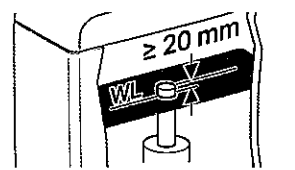

GEBERIT

Product Name: Dual Flush Valve 雙沖缸芯連頂禁掣
Brand: GEBERIT
Model: 22.269.21.1
Category: Fittings
Technologies: Suitable for Water Closet(WC)適用於連體式座廁

Installation Manual

Montageanleitung
Instructions de montage
Istruzioni per il montaggio

- This device is not intended to be used as retrofit device for 1.28 gpf water closet.
- Performance may vary since product was not tested on all models of water closets.

1

2

3

4

5

6

7