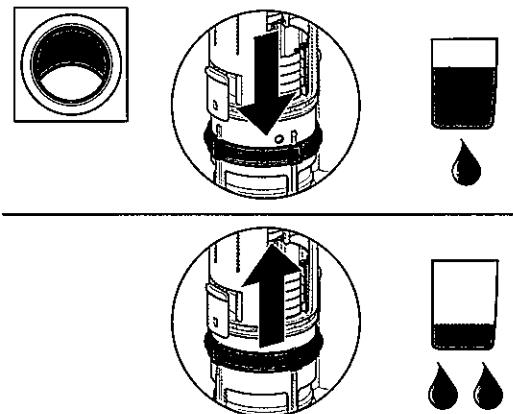

GEBERIT

Product Name: Dual Flush Valve 雙沖缸芯連頂禁掣
Brand: GEBERIT
Model: 22.269.21.1
Category: Fittings
Technologies: Suitable for Water Closet(WC)適用於連體式座廁

Installation Manual

Montageanleitung
Instructions de montage
Istruzioni per il montaggio

- This device is not intended to be used as retrofit device for 1.28 gpf water closet.
- Performance may vary since product was not tested on all models of water closets.

1

2

3

4

5

6

7